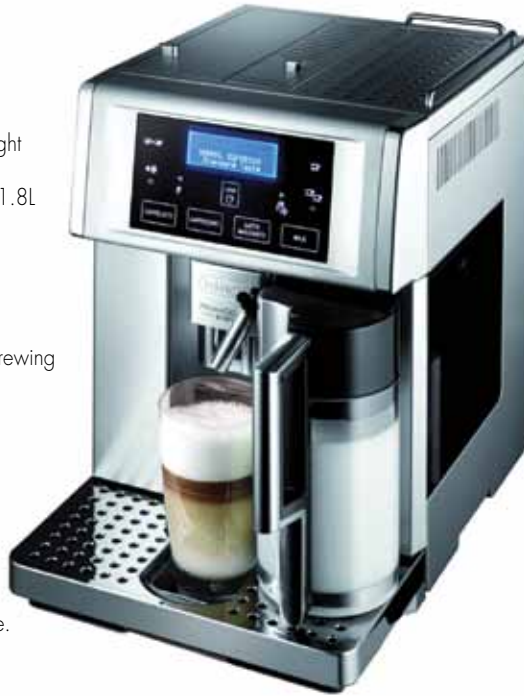

BONUS DeLonghi Accessory Pack valued at $299 RRP available via redemption

DeLonghi

DeLonghi Accessories

ESAM6700 PrimaDonna Avante RRP $3,599

Fully automatic coffee machine

Coffee beans or ground coffee
Integrated silent coffee grinder with 13 settings
Electronic temperature control

Pre-brewing

Adjustable coffee dispenser, for cups of varying height
Programmable automatic switch-on and shut-off
Removable water reservoir with overall capacity of 1.8L

Water level indicator

Cleaning warning for cappuccino system
Rinse and decalcification auto-programmes
Programming of water hardness

Rapid steam

You can prepare two cups of coffee with a single brewing
"Empty water container" indicator
"Empty beans container" indicator

Removable brewing unit with variable capacity
Power supply switch for zero consumption
Touchscreen with a four-line text display

Automatic Cappuccino System

prepare Cappuccino, Italian Latte Macchiato, Caffelatte, and frothed milk, 4 separate milk buttons

New Long Coffee Function, varies the brewing, extracting coffee slowly for an American long coffee.

Milk Container Autoclean Function

Easy and complete cleaning, thanks also to the cappuccino cleaning indicator

PLUS Bonus Accessory Pack

HOME SHOW SPECIAL $2,995 SAVE $604