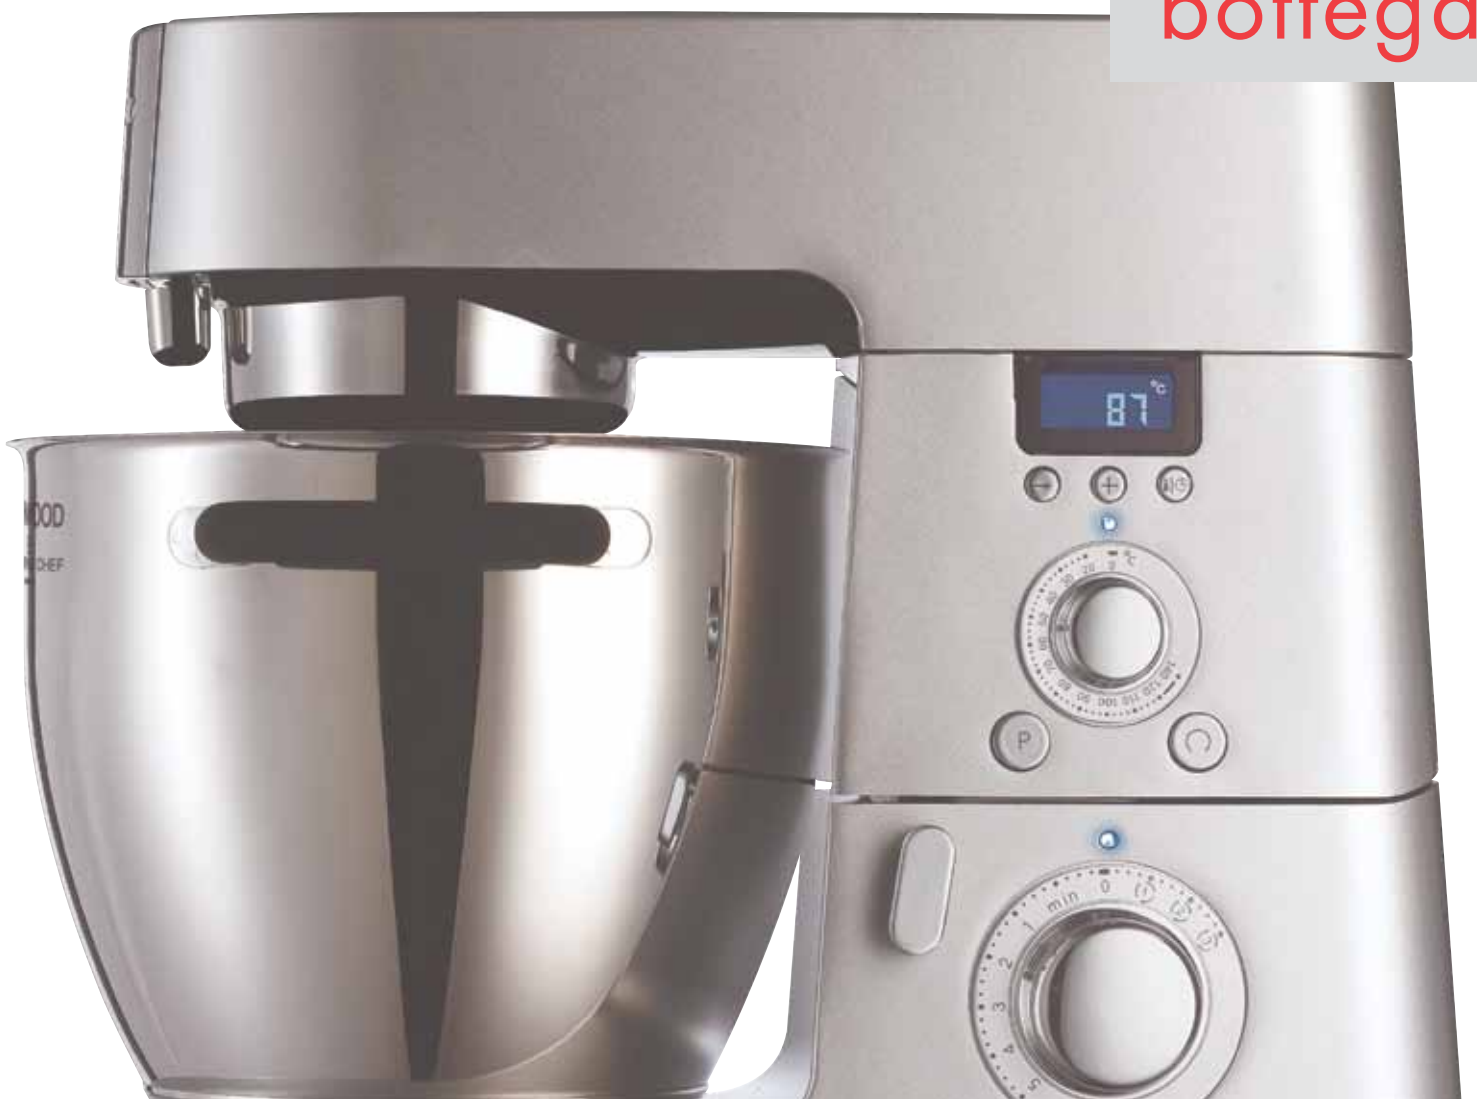

KENWOOD

INTRODUCING THE NEW CHEF. COOKS & MIXES AT THE SAME TIME!

casa &
bottega

KM070 The Cooking Chef RRP \$1,999

NEW RELEASE. A REVOLUTION IN THE KITCHEN!

The Kenwood Cooking Chef is a powerful, multi-purpose mixer with the ability to cook and stir at the same time. It has versatile functions that can adapt to every food preparation requirement with remarkable precision for professional results. The Cooking Chef is the first planetary mixer with 1000W, patented, induction cooking technology system that cooks directly in the mixing bowl. The temperature ranges in 2°C between 20°C to 140°C in the 3L cooking capacity bowl. This unique function makes light work of dishes that require attention and precision making. With the planetary mixing action, the Cooking Chef has 8 speed variable control with pulse and fold functions for maximum control.

- Powerful 1500W for mixing and 1100 watts for cooking
- Planetary Mixing action
- Induction Cooking System cooks directly in the mixing bowl
- 6.7L bowl capacity, 3L cooking and mixing capacity
- Accurate temperature setting from 20°C to 140°C
- 8 Mixing Speeds – including minimum and maximum
- 3 Cooking Stir settings
- High Speed Heat and Whisk Function
- Interlocked Head lift, bowl, heat shield and attachment
- Included attachments: stirring tool, flexi beater, power whisk, spiral dough hook, K Beater

To organise a one on one demonstration in our store please call 9322 4701

KM002B Chef Classic RRP \$999

- Powerful 1000 watt motor
- unique planetary mixing action within the bowl for perfect results
- three inclusive mixing tools for specific baking tasks (K-beater, whisk and dough hook)
- metal body, metal gears and powerful motor for combined durability, reliability and strength

HOME SHOW SPECIAL \$890 SAVE \$109

KMC510 Premier Chef RRP \$599

- 1000 watts
- White enamel finish
- Variable speed control & pulse
- K-beater, Dough tool, Whisk
- Non-stick aluminium bowl

HOME SHOW SPECIAL \$560 SAVE \$39